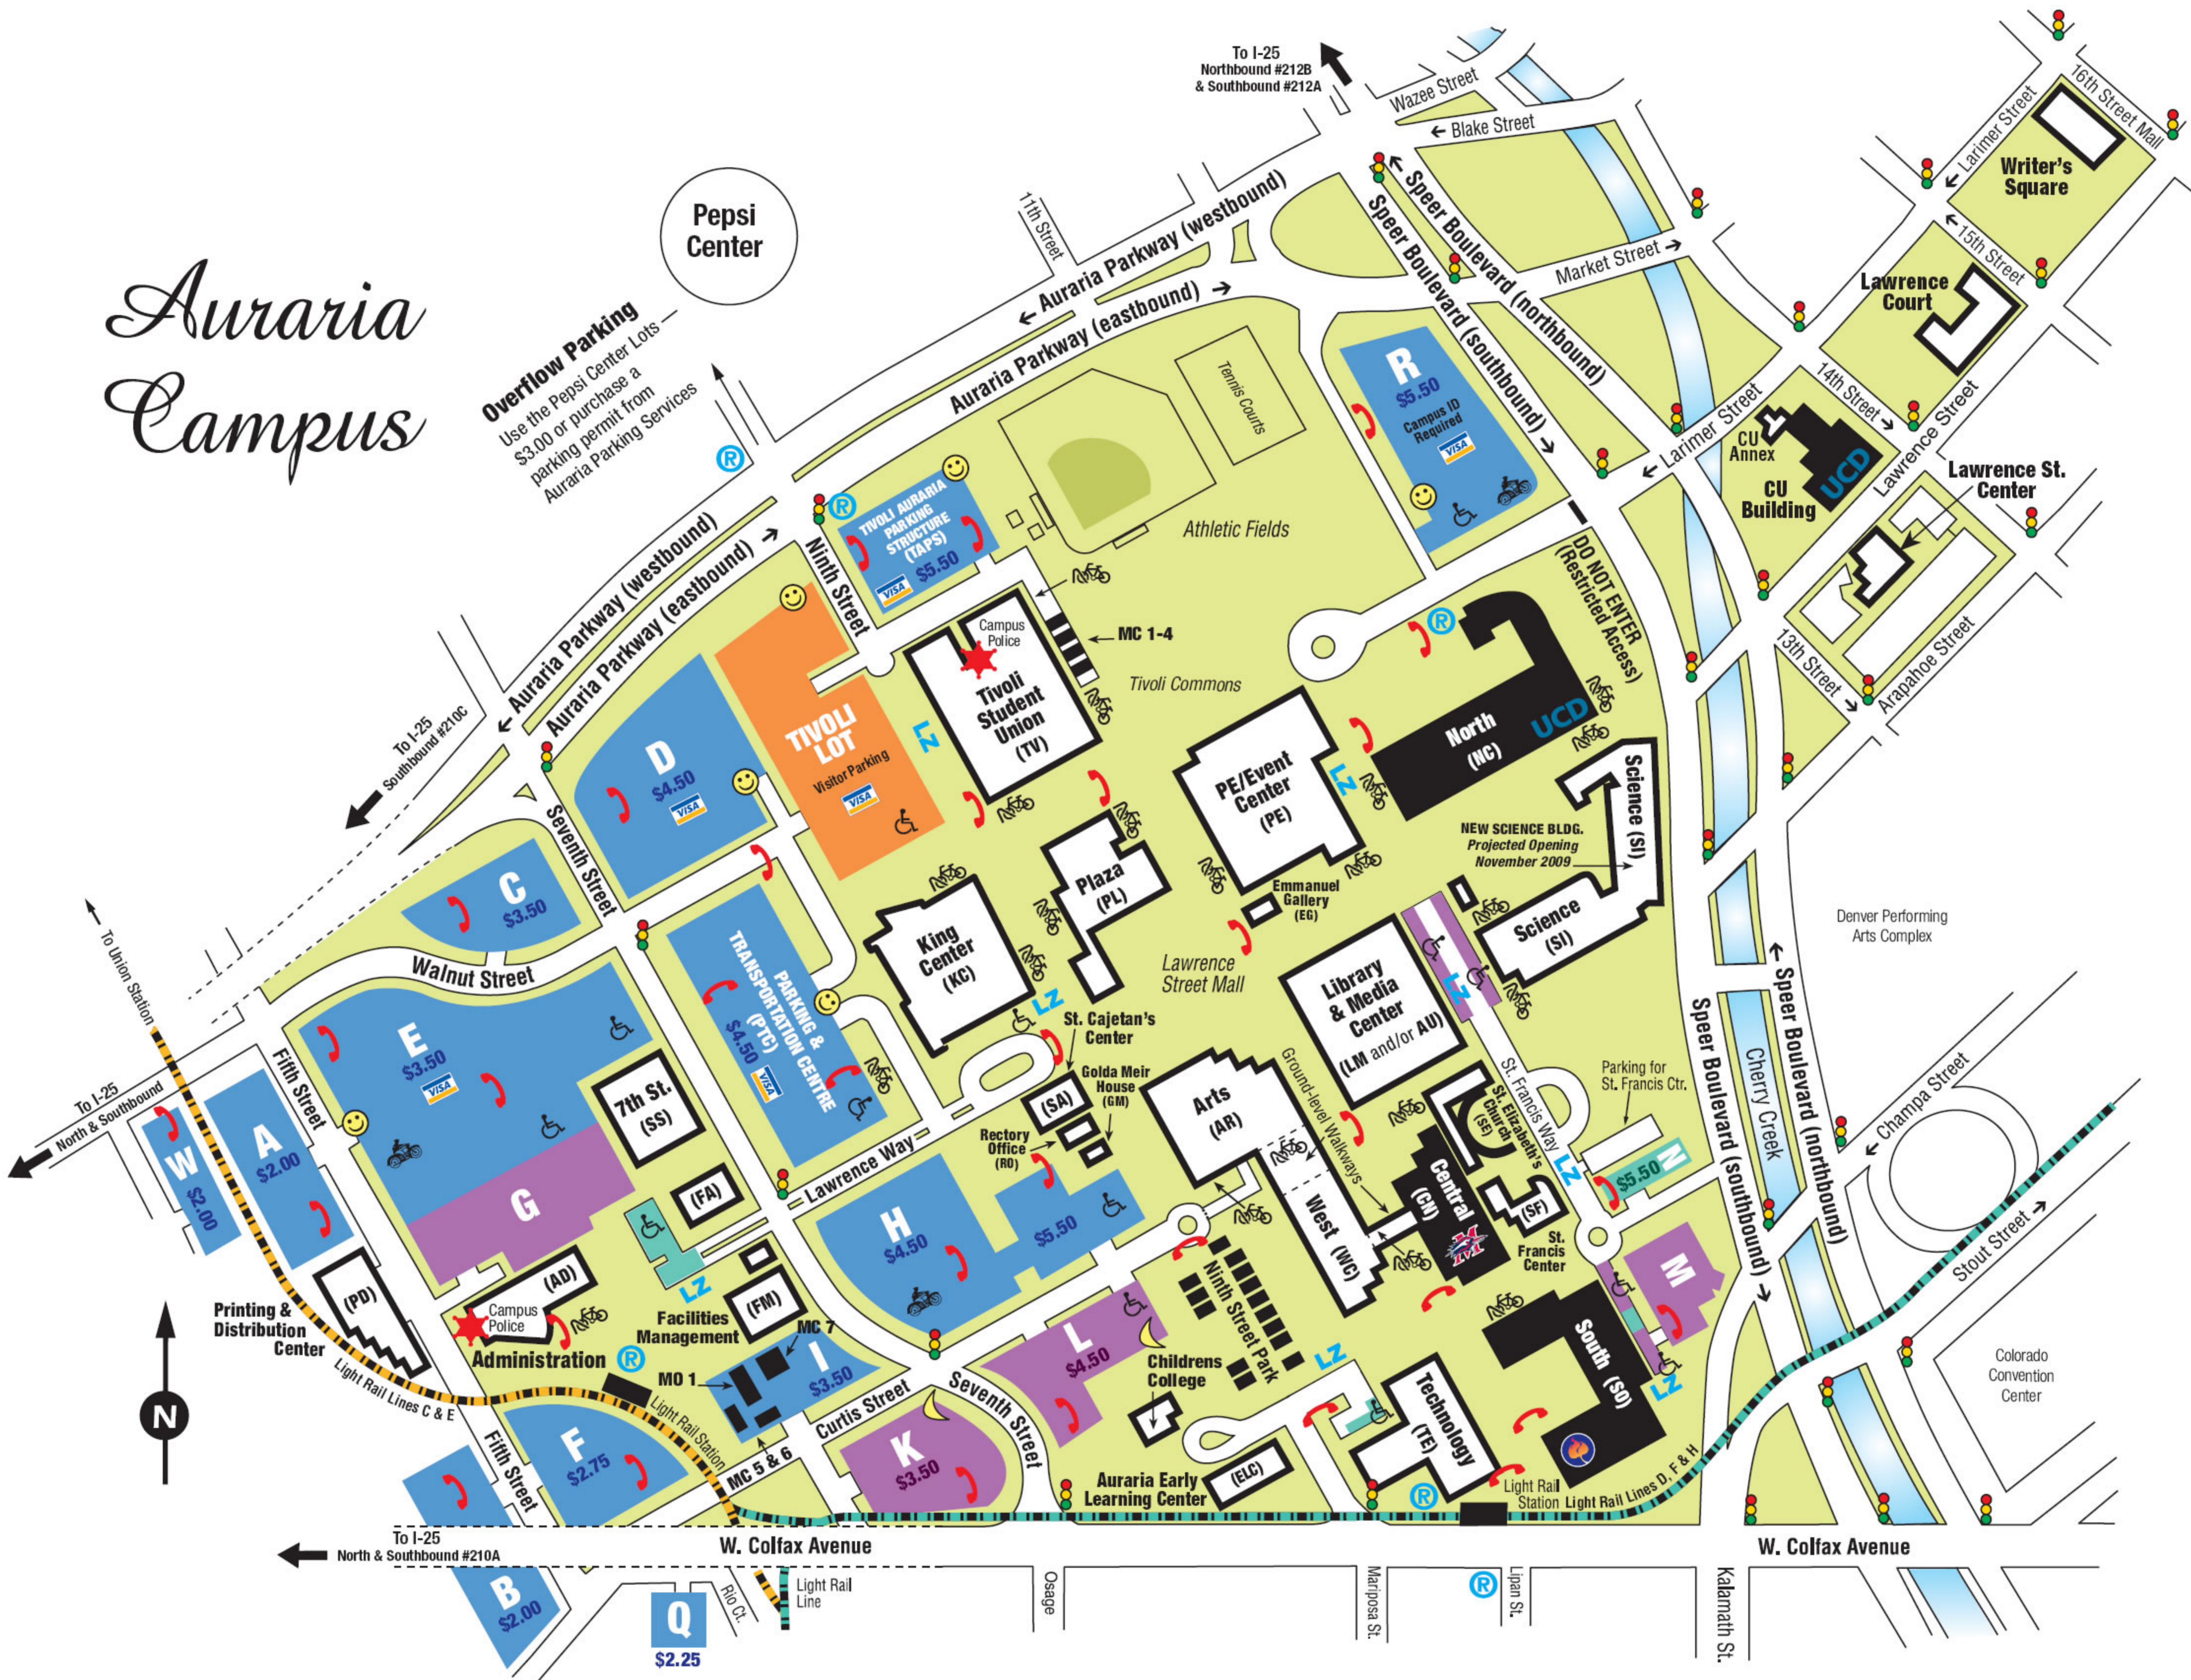

Auraria Campus

Overflow Parking
Use the Pepsi Center Lots
\$3.00 or purchase a
parking permit from
Auraria Parking Services

Pepsi Center

Printing & Distribution Center
(PD)

Administration
Campus Police

Facilities Management
(FM)

MC 7

MC 5 & 6

MC 1-4

MC 1-4

MC 1-4

MC 1-4

MC 1-4

MC 1-4

MC 1-4

MC 1-4

MC 1-4

MC 1-4

Admissions, Registration & Records
South Classroom 133
(303) 556-2420

Admissions
Central Classroom 108
(303) 556-3058

University of Colorado Denver
Downtown Campus

Admissions & Registrar
CU Building Annex 200
(303) 556-2704

Student Service Center
North Classroom, 1003 East Corridor
(303) 556-2710